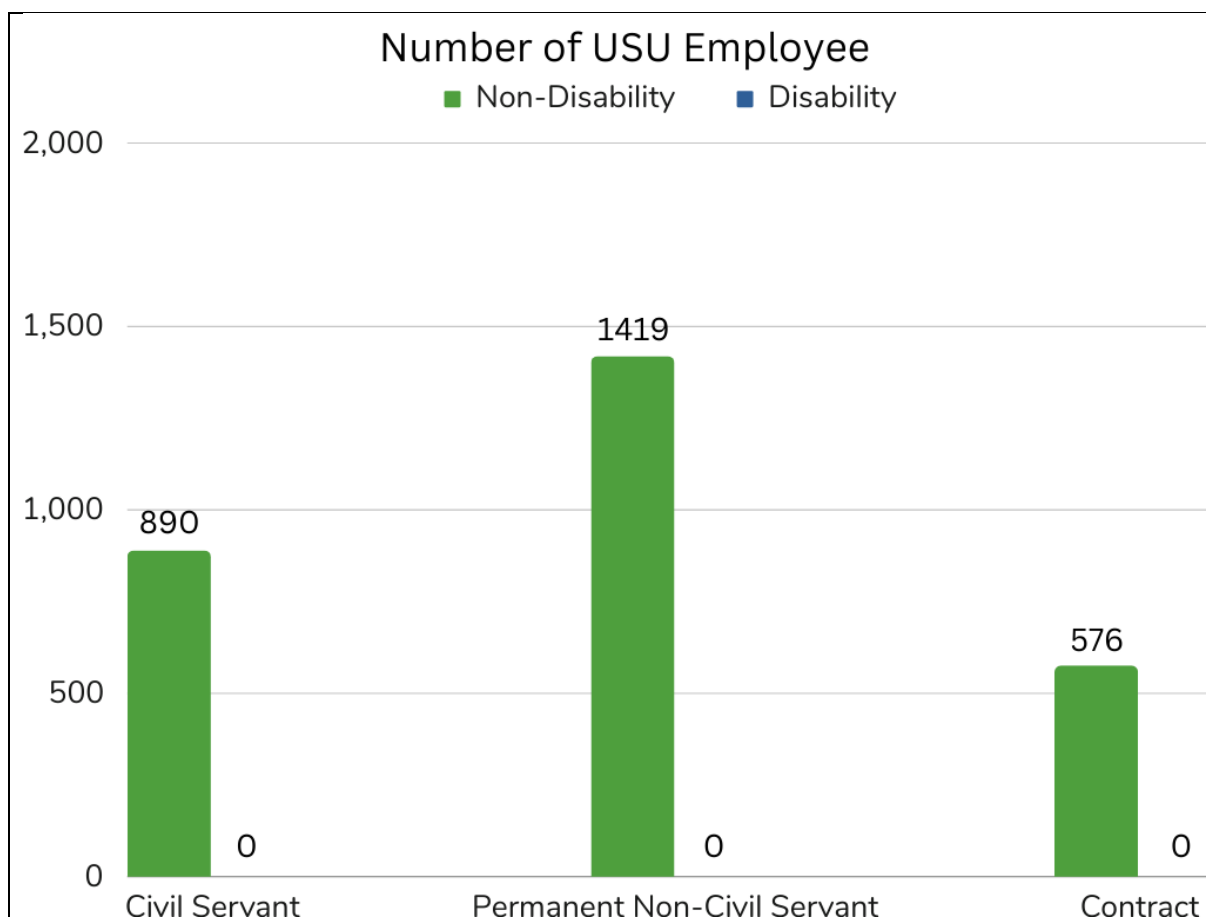

Template for Evidence(s)

University : Universitas Sumatera Utara
 Country : Indonesia
 Web Address : <https://www.usu.ac.id>

[10] Reduced Inequality

[10.5.2] Number of Employee with disability

The number of Employee with disability In Universitas Sumatera Utara on 2022

Description

The graph depicted the number of employees with disability on USU, with total number of 2885 staff there are no disability employee, even though there are no employee with disability in USU, USU had already opened recruitment selection for people with disability that want to work in USU but nobody ever applied through that recruitment