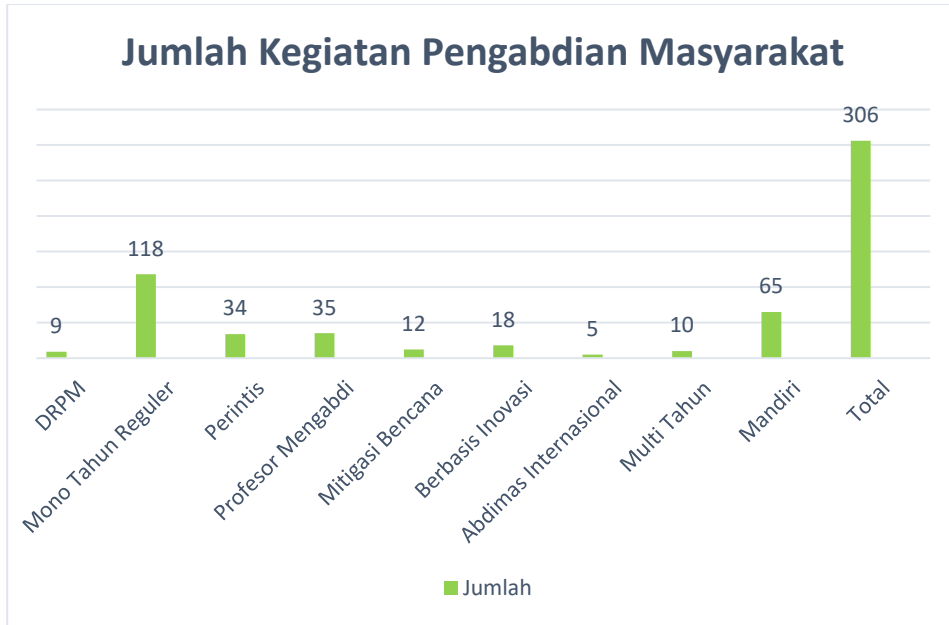

Universitas Sumatera Utara has an Erasmus+ project which aims to develop technical knowledge and entrepreneurship for local communities in North Sumatra Province. USU has a community service program that must be carried out every year. In 2022, USU will have implemented 306 community service programs involving 1,224 lecturers and 1,530 students, with a total cost of IDR. 7,214,693,000. Apart from that, USU has a Community Service Program (KKN) which provides opportunities for lecturers and students to contribute to rural development in North Sumatra Province. USU also has a Community Service Program to help local residents develop their business initiatives. In this way, the KKN program at USU becomes a vehicle for students to play an active role in supporting economic growth and welfare of local communities. In 2022, USU will also have a Village Adoption program which is an interdisciplinary collaborative effort to overcome problems in selected villages. USU provides support to 11 villages in North Sumatra Province through this program.

Evidence(s) assistance in the local community

University : Universitas Sumatera Utara

Country : Indonesia

Web Address : <https://www.usu.ac.id>

1. LIST OF COMMUNITY SERVICE TO HELP SUSTAINABLE BUSINESSES

No	Bidang	Jumlah	Jumlah Dana
1	DRPM	9	398,774,000
2	Mono Tahun Reguler	118	3,000,000,000
3	Perintis	34	700,000,000
4	Profesor Mengabdikan	35	900,000,000
5	Mitigasi Bencana	12	314,500,000
5	Berbasis Inovasi	18	600,000,000
6	Abdimas Internasional	5	350,000,000
7	Multi Tahun	10	400,000,000
8	Mandiri	65	551,419,000
	Total	306	7,214,693,000