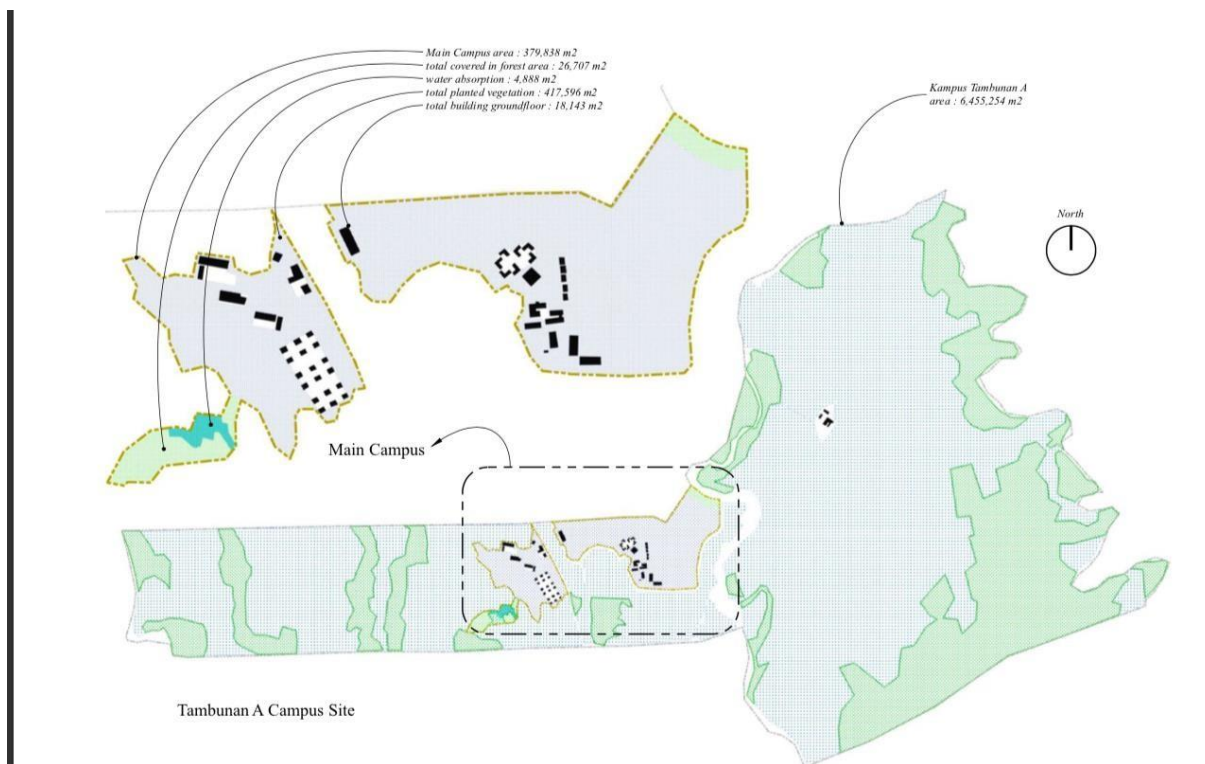

Tambunan A Campus Site

The Total Area on Campus Covered with Forest Vegetation

C=Tambunan A Experimental Garden=26,707 m²